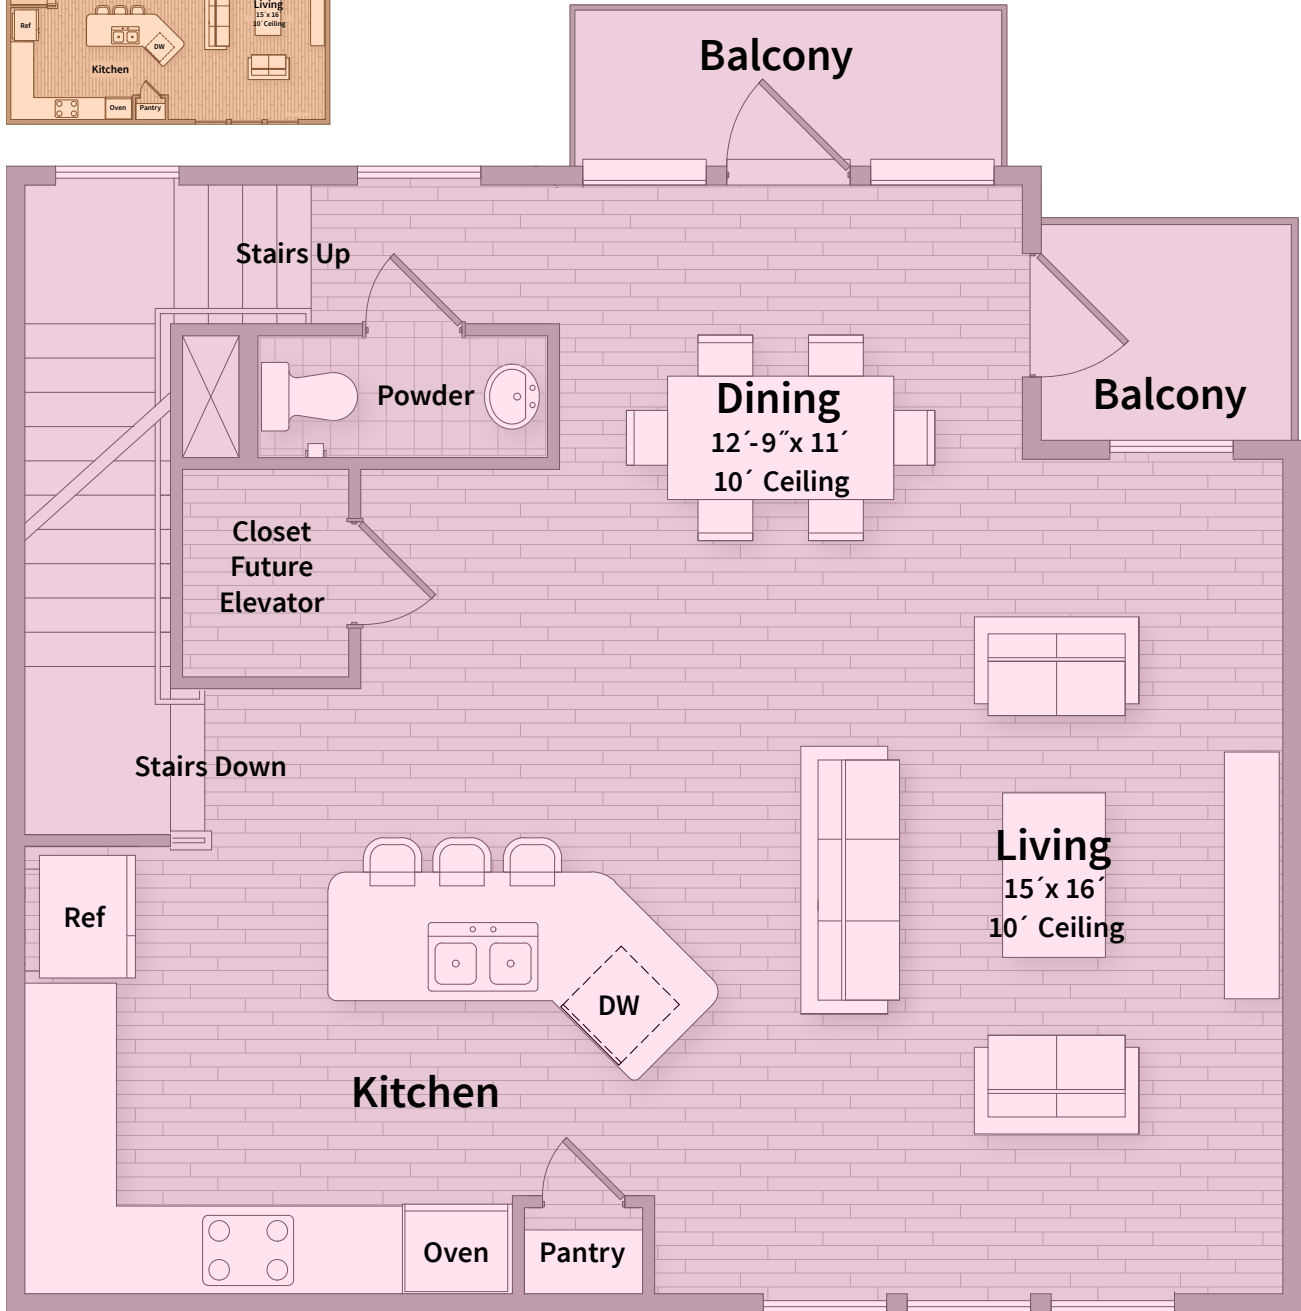

# Unit T1e - Ground Floor

BEDROOM 3 | BATH 3.5 | SQ FT 2,138

# Unit T1e - 2nd Floor

BEDROOM 3 | BATH 3.5 | SQ FT 2,138

# Unit T1e - 3rd Floor

BEDROOM 3 | BATH 3.5 | SQ FT 2,138