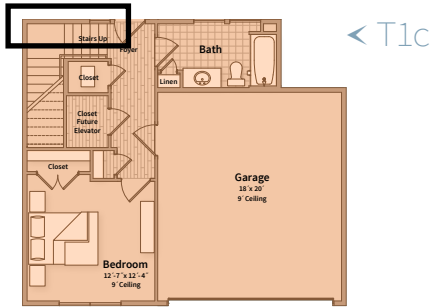

# Unit T1e - Ground Floor

BEDROOM 3 | BATH 3.5 | SQ FT 2,138

# Unit T1e - 2nd Floor

BEDROOM 3 | BATH 3.5 | SQ FT 2,138

# Unit T1e - 3rd Floor

BEDROOM 3 | BATH 3.5 | SQ FT 2,138