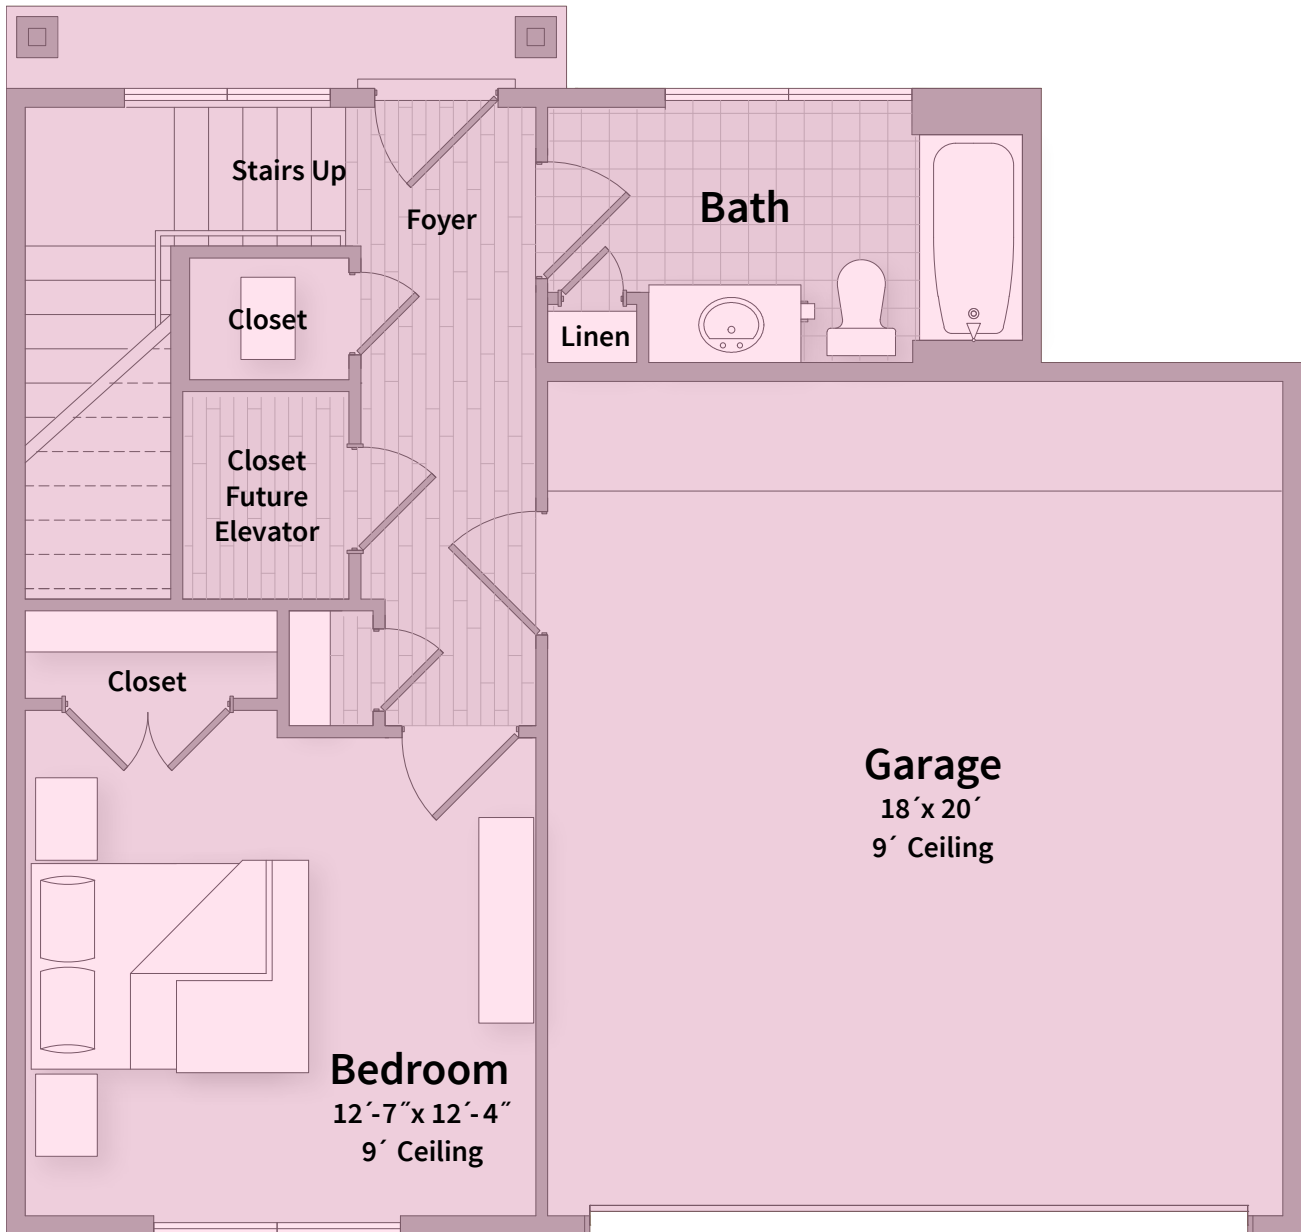

# Unit T1e - Ground Floor

BEDROOM 3 | BATH 3.5 | SQ FT 2,138

# Unit T1e - 2nd Floor

BEDROOM 3 | BATH 3.5 | SQ FT 2,138

# Unit T1e - 3rd Floor

BEDROOM 3 | BATH 3.5 | SQ FT 2,138