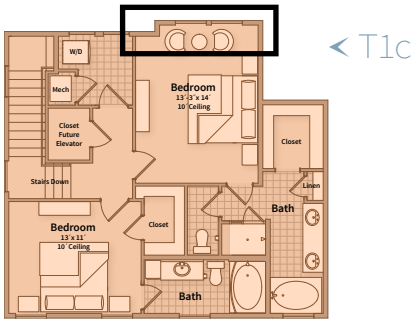

# Unit T1e - Ground Floor

BEDROOM 3 | BATH 3.5 | SQ FT 2,138

# Unit T1e - 2nd Floor

BEDROOM 3 | BATH 3.5 | SQ FT 2,138

# Unit T1e - 3rd Floor

BEDROOM 3 | BATH 3.5 | SQ FT 2,138