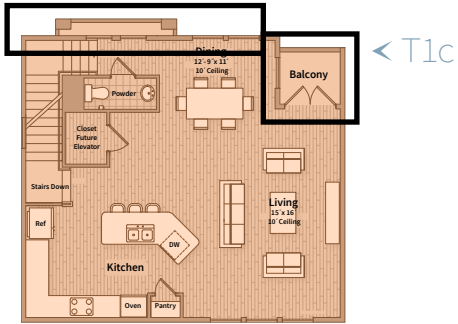

# Unit T1e - Ground Floor

BEDROOM 3 | BATH 3.5 | SQ FT 2,138

# Unit T1e - 2nd Floor

BEDROOM 3 | BATH 3.5 | SQ FT 2,138

# Unit T1e - 3rd Floor

BEDROOM 3 | BATH 3.5 | SQ FT 2,138