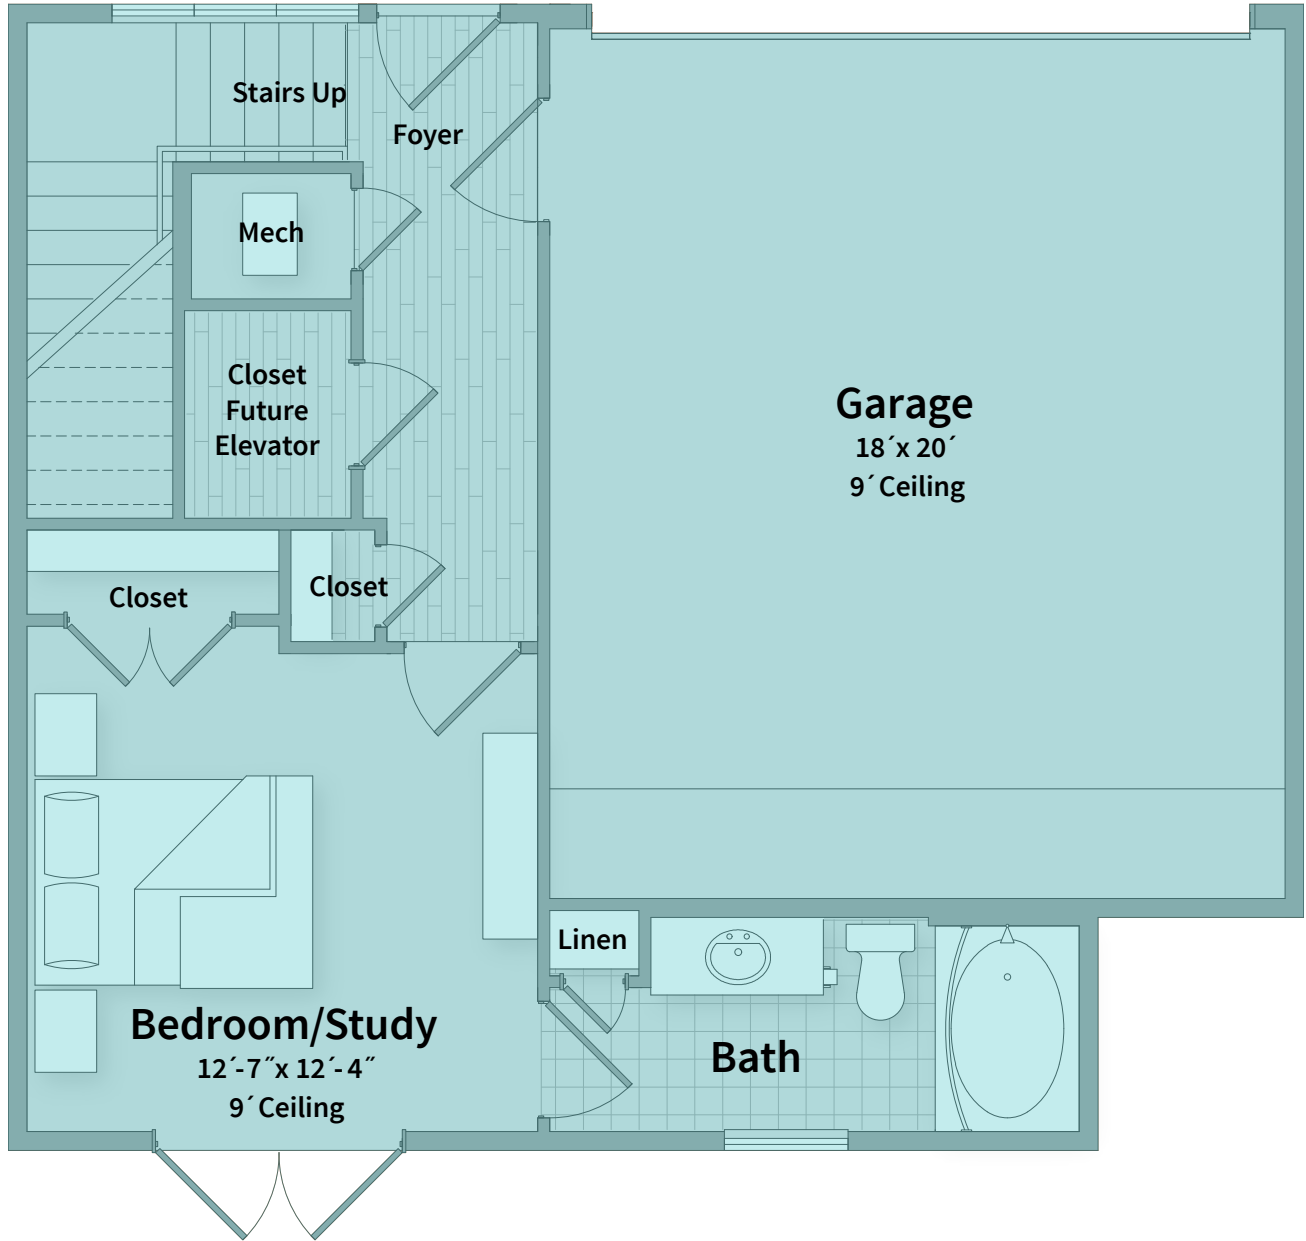

# Unit T1f - Ground Floor

BEDROOM 3 | BATH 3.5 | SQ FT 2,162

# Unit T1f - 2nd Floor

BEDROOM 3 | BATH 3.5 | SQ FT 2,162

# Unit T1f - 3rd Floor

BEDROOM 3 | BATH 3.5 | SQ FT 2,162