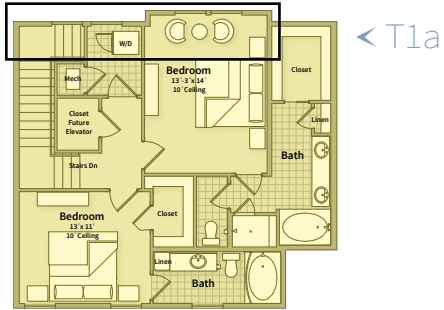

# Unit T1f - Ground Floor

BEDROOM 3 | BATH 3.5 | SQ FT 2,162

# Unit T1f - 2nd Floor

BEDROOM 3 | BATH 3.5 | SQ FT 2,162

# Unit T1f - 3rd Floor

BEDROOM 3 | BATH 3.5 | SQ FT 2,162