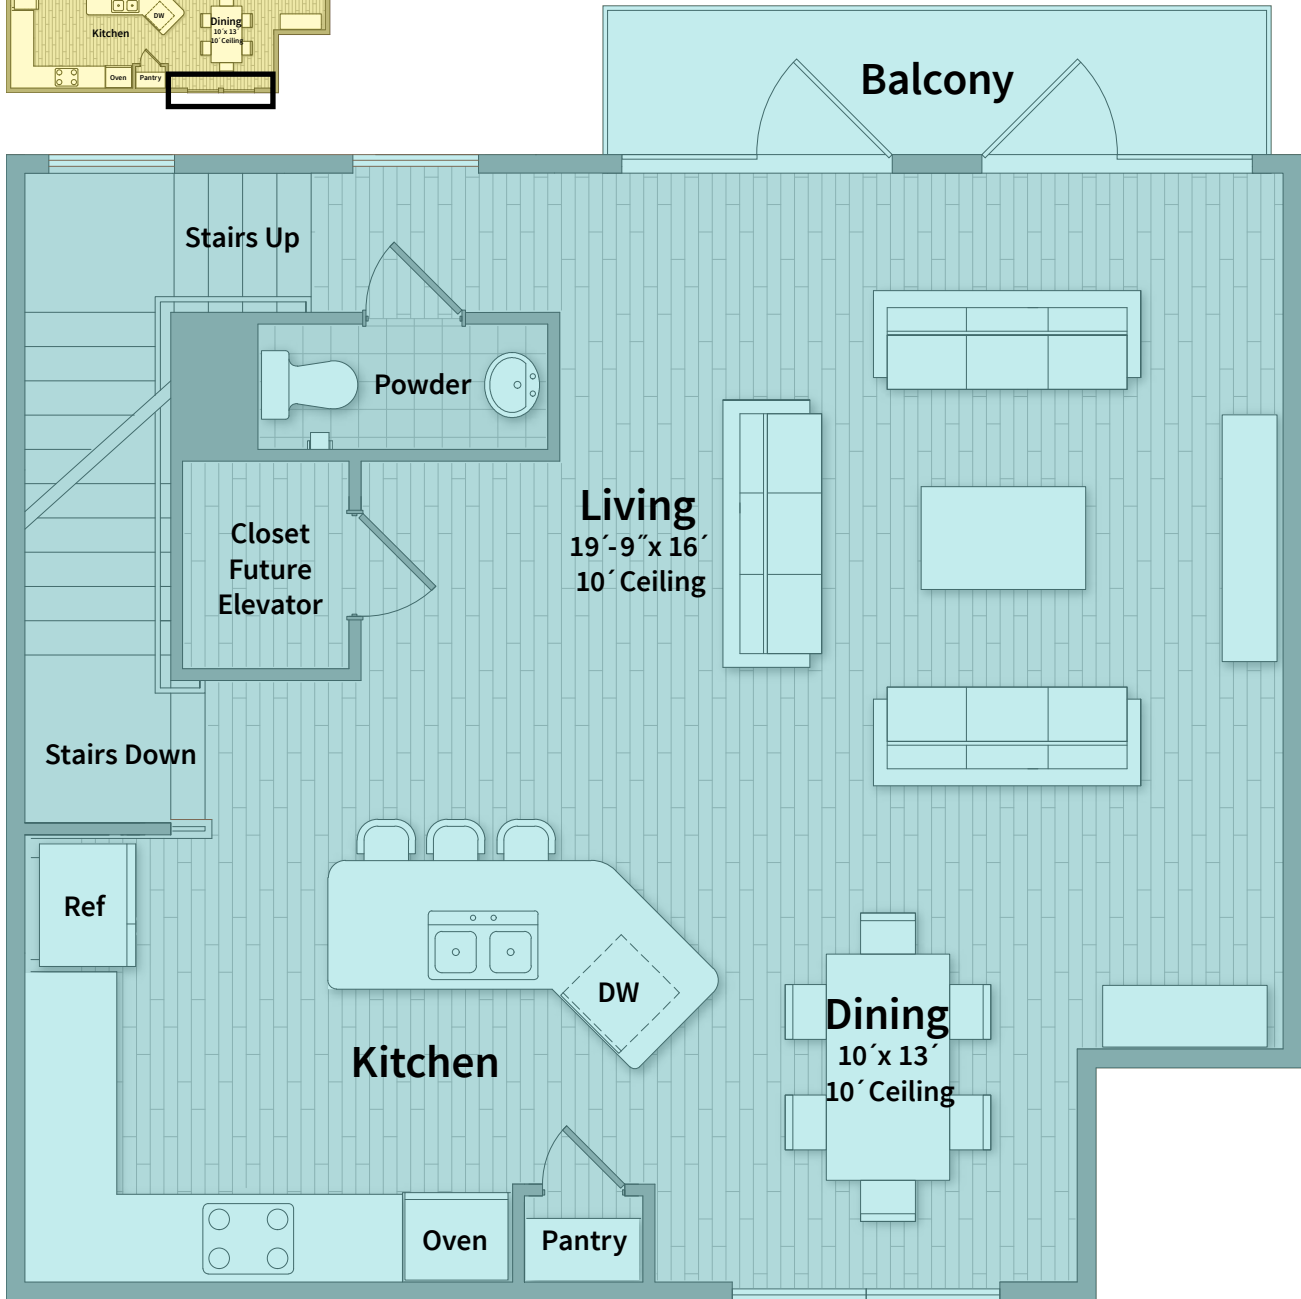

# Unit T1f - Ground Floor

BEDROOM 3 | BATH 3.5 | SQ FT 2,162

# Unit T1f - 2nd Floor

BEDROOM 3 | BATH 3.5 | SQ FT 2,162

# Unit T1f - 3rd Floor

BEDROOM 3 | BATH 3.5 | SQ FT 2,162