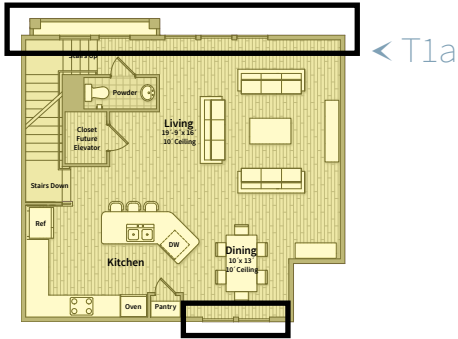

# Unit T1f - Ground Floor

BEDROOM 3 | BATH 3.5 | SQ FT 2,162

# Unit T1f - 2nd Floor

BEDROOM 3 | BATH 3.5 | SQ FT 2,162

# Unit T1f - 3rd Floor

BEDROOM 3 | BATH 3.5 | SQ FT 2,162