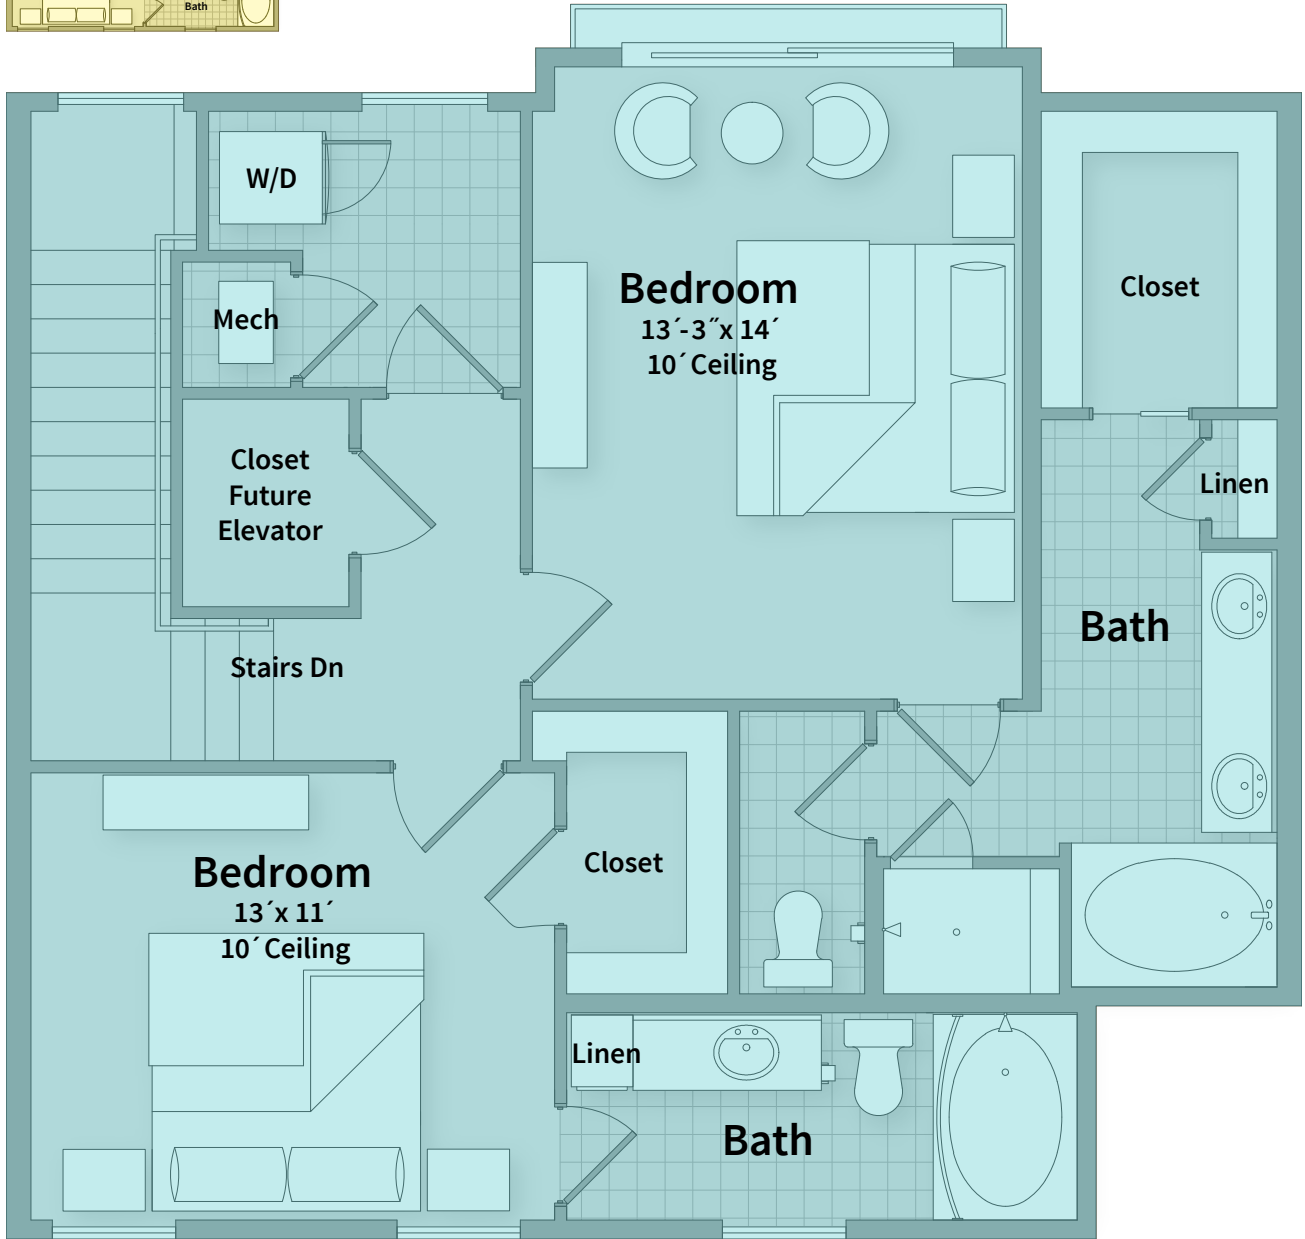

# Unit T1f - Ground Floor

BEDROOM 3 | BATH 3.5 | SQ FT 2,162

# Unit T1f - 2nd Floor

BEDROOM 3 | BATH 3.5 | SQ FT 2,162

# Unit T1f - 3rd Floor

BEDROOM 3 | BATH 3.5 | SQ FT 2,162