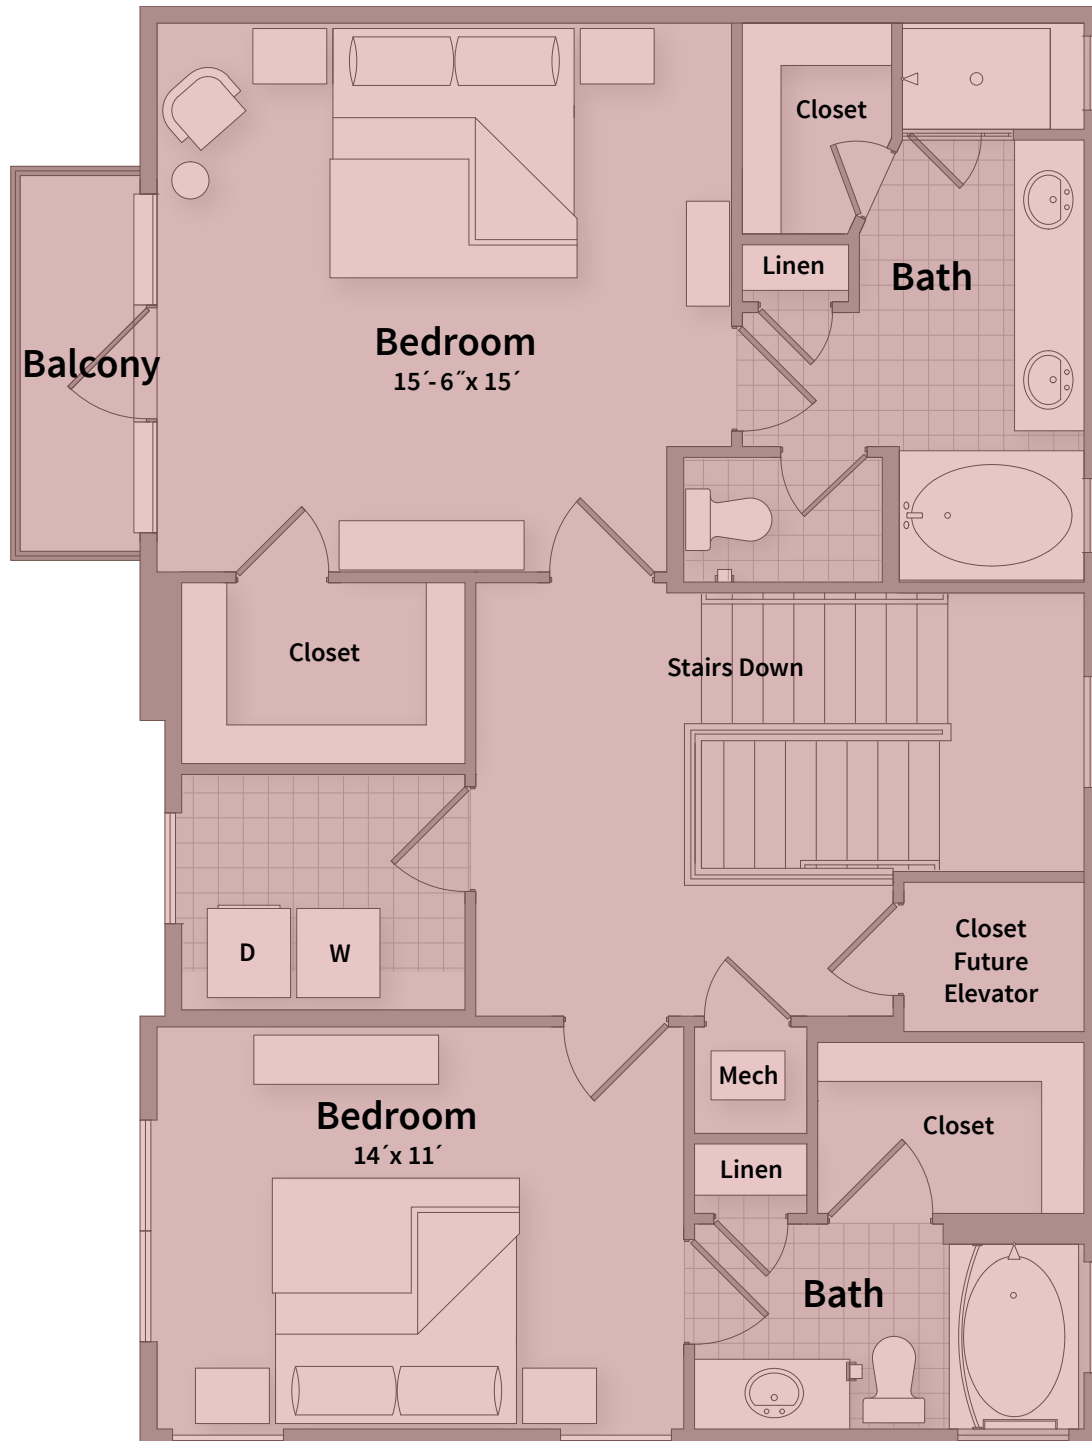

Unit T2h - Ground Floor

BEDROOM 3 | BATH 3.5 | SQ FT 2,611

Unit T2h - 2nd Floor

BEDROOM 3 | BATH 3.5 | SQ FT 2,611

Unit T2h - 3rd Floor

BEDROOM 3 | BATH 3.5 | SQ FT 2,611

Unit T2h - 4th Floor

BEDROOM 3 | **BATH 3.5** | **SQ FT 2,611**