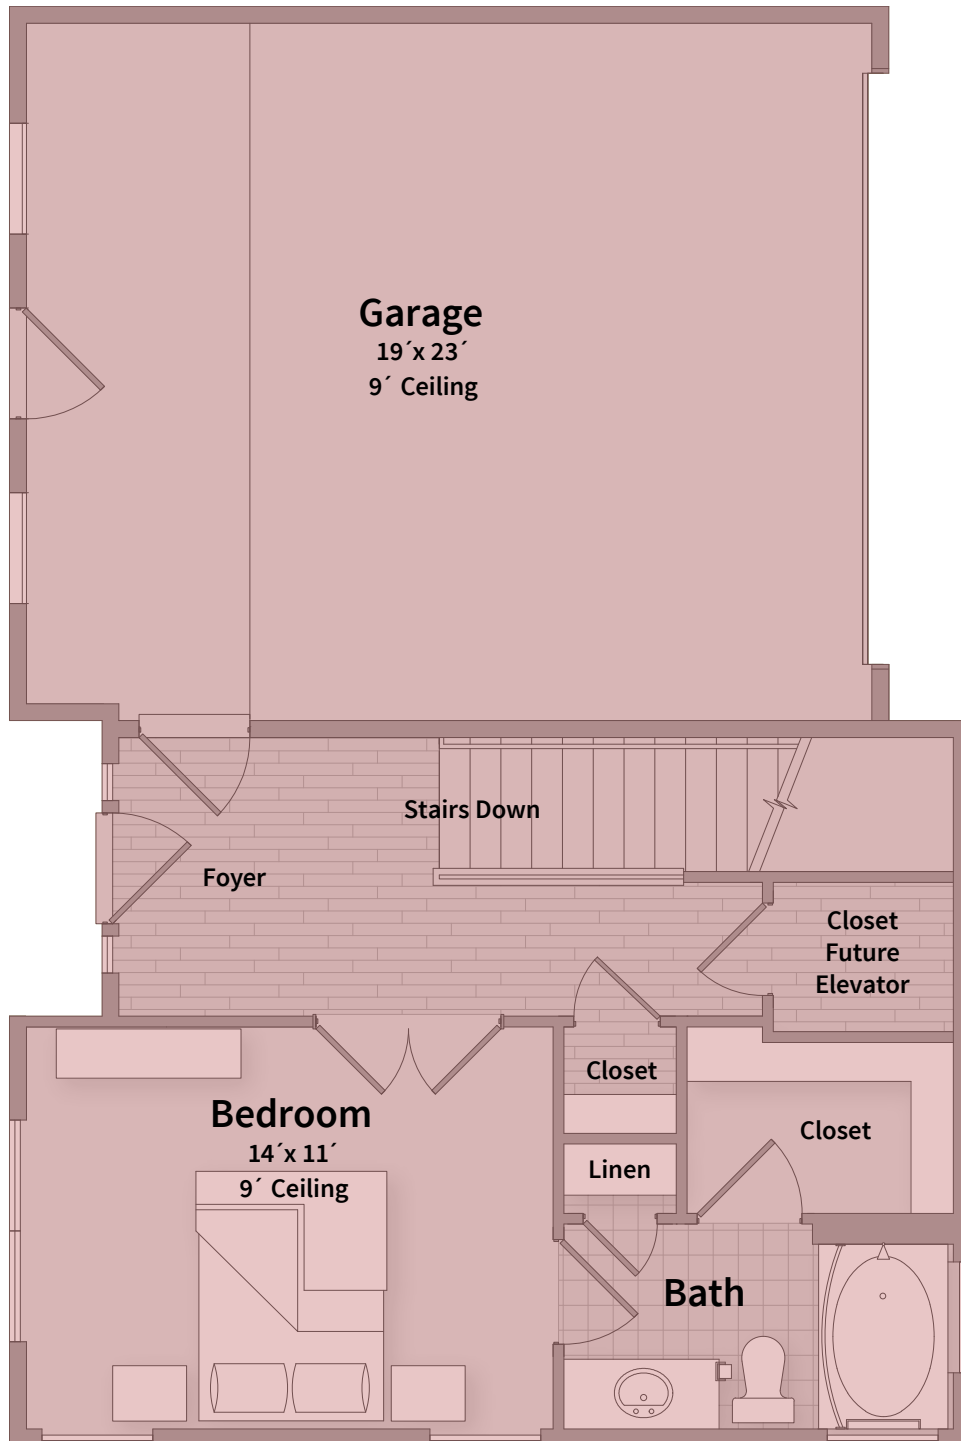

Unit T2h - Ground Floor

BEDROOM 3 | BATH 3.5 | SQ FT 2,611

Unit T2h - 2nd Floor

BEDROOM 3 | BATH 3.5 | SQ FT 2,611

Unit T2h - 3rd Floor

BEDROOM 3 | BATH 3.5 | SQ FT 2,611

Unit T2h - 4th Floor

BEDROOM 3 | **BATH 3.5** | **SQ FT 2,611**