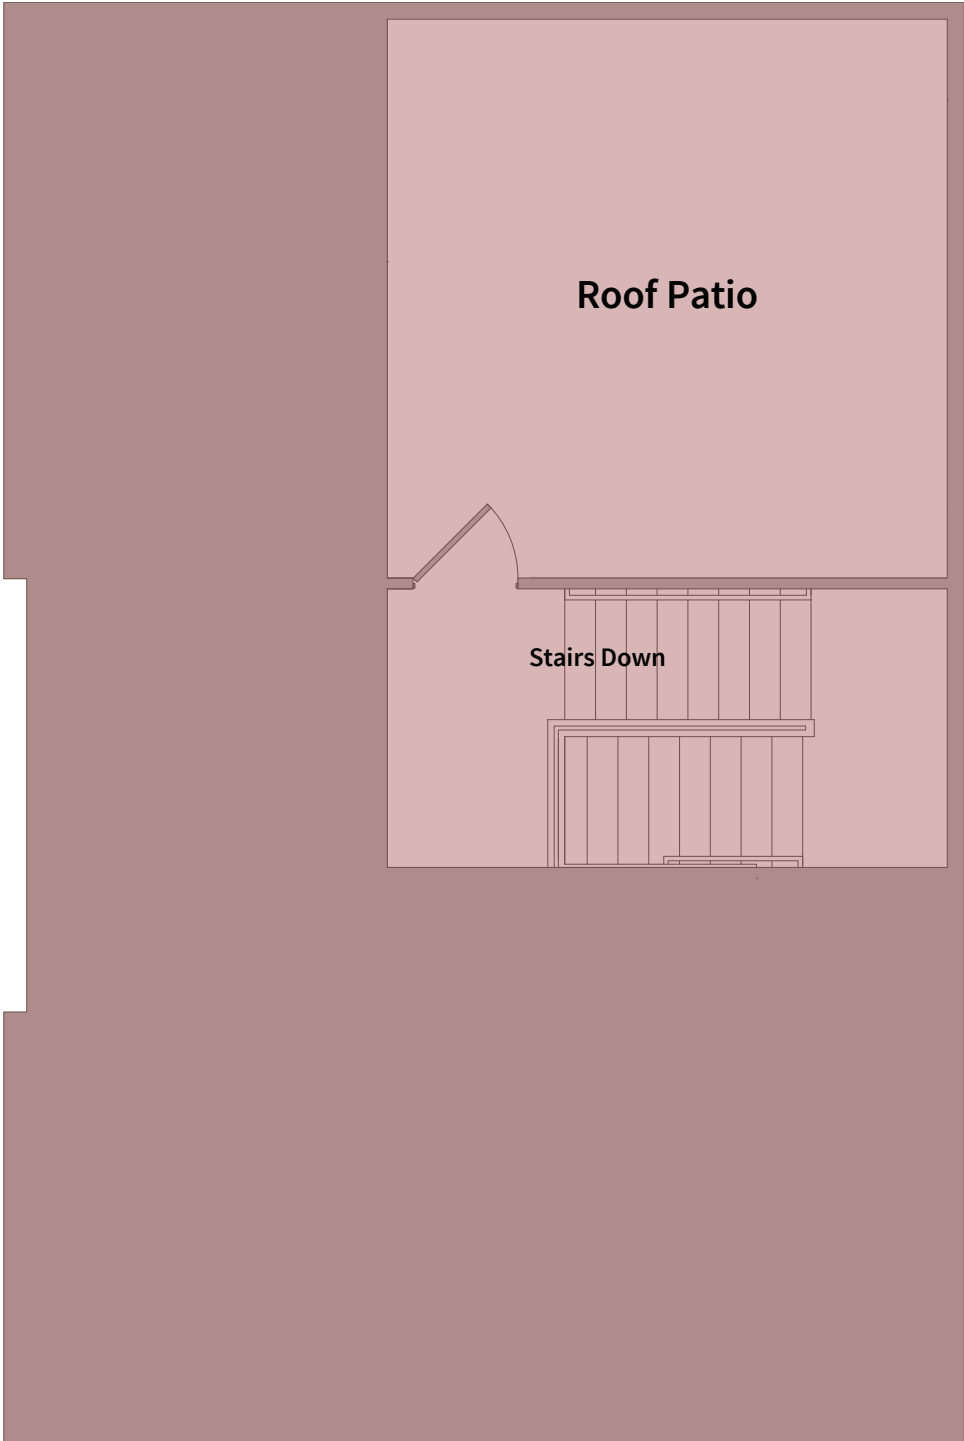

Unit T2h - Ground Floor

BEDROOM 3 | BATH 3.5 | SQ FT 2,611

Unit T2h - 2nd Floor

BEDROOM 3 | BATH 3.5 | SQ FT 2,611

Unit T2h - 3rd Floor

BEDROOM 3 | BATH 3.5 | SQ FT 2,611

Unit T2h - 4th Floor

BEDROOM 3 | **BATH 3.5** | **SQ FT 2,611**