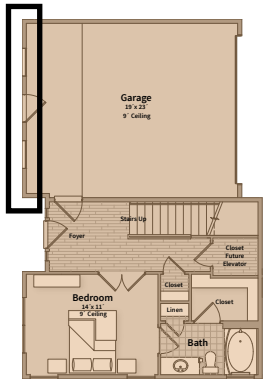

# Unit T2k - Ground Floor

▲ T2c

BEDROOM 3 | BATH 3.5 | SQ FT 2,460

# Unit T2k - 2nd Floor

▲ T2c

BEDROOM 3 | BATH 3.5 | SQ FT 2,460

# Unit T2k - 3rd Floor

▲ T2c

BEDROOM 3 | BATH 3.5 | SQ FT 2,460