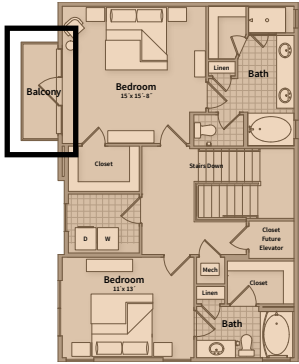

# Unit T2k - Ground Floor

▲ T2c

BEDROOM 3 | BATH 3.5 | SQ FT 2,460

# Unit T2k - 2nd Floor

▲ T2c

BEDROOM 3 | BATH 3.5 | SQ FT 2,460

# Unit T2k - 3rd Floor

▲ T2c

BEDROOM 3 | BATH 3.5 | SQ FT 2,460