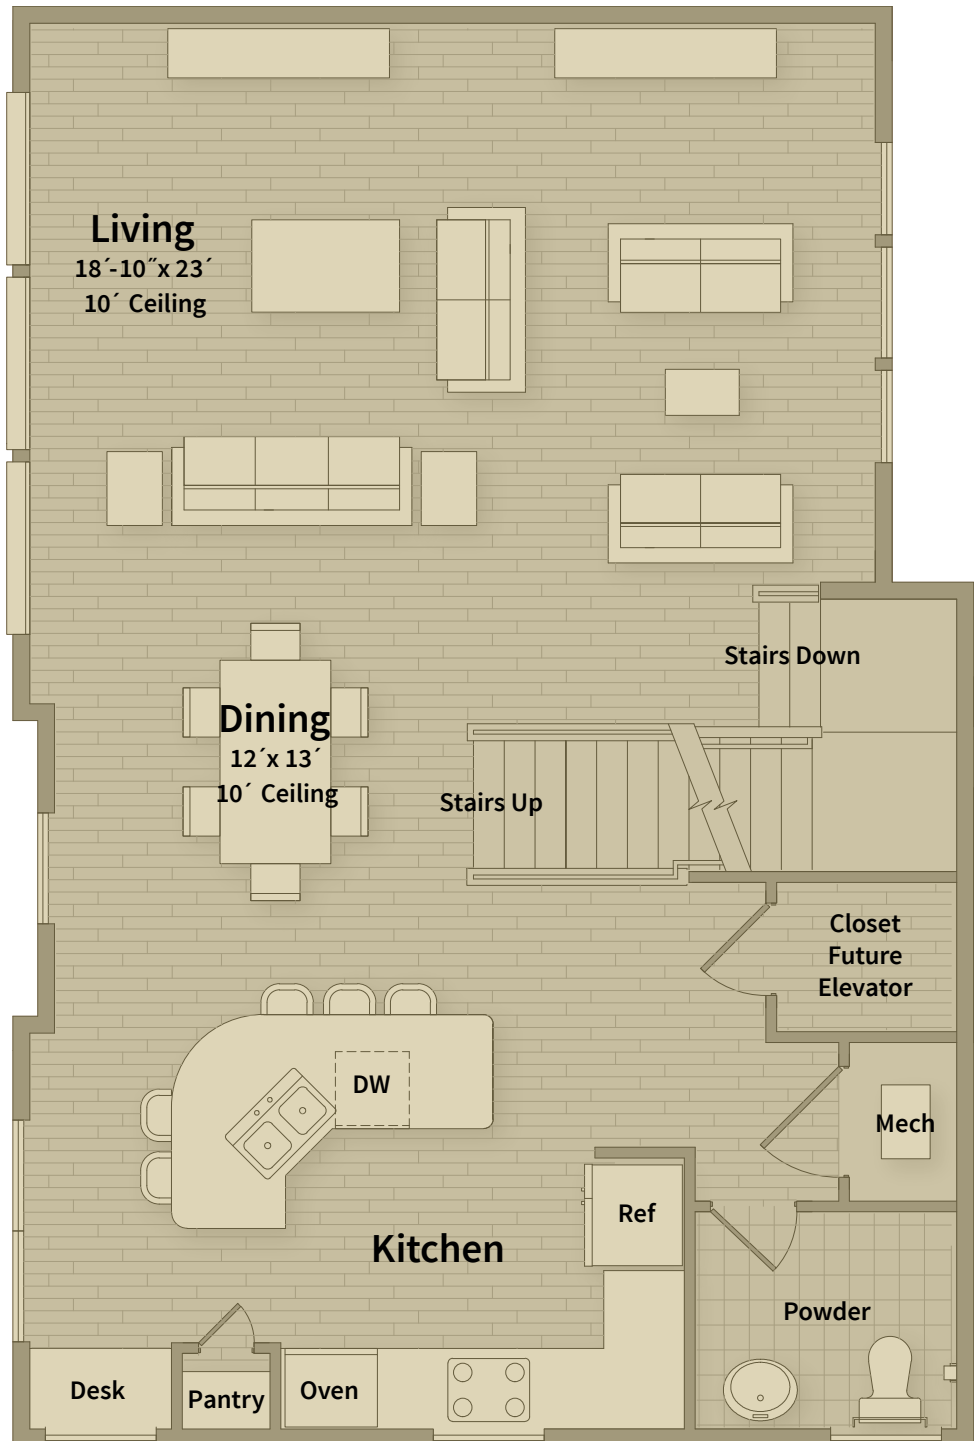

# Unit T2k - Ground Floor

▲ T2c

BEDROOM 3 | BATH 3.5 | SQ FT 2,460

# Unit T2k - 2nd Floor

▲ T2c

BEDROOM 3 | BATH 3.5 | SQ FT 2,460

# Unit T2k - 3rd Floor

▲ T2c

BEDROOM 3 | BATH 3.5 | SQ FT 2,460