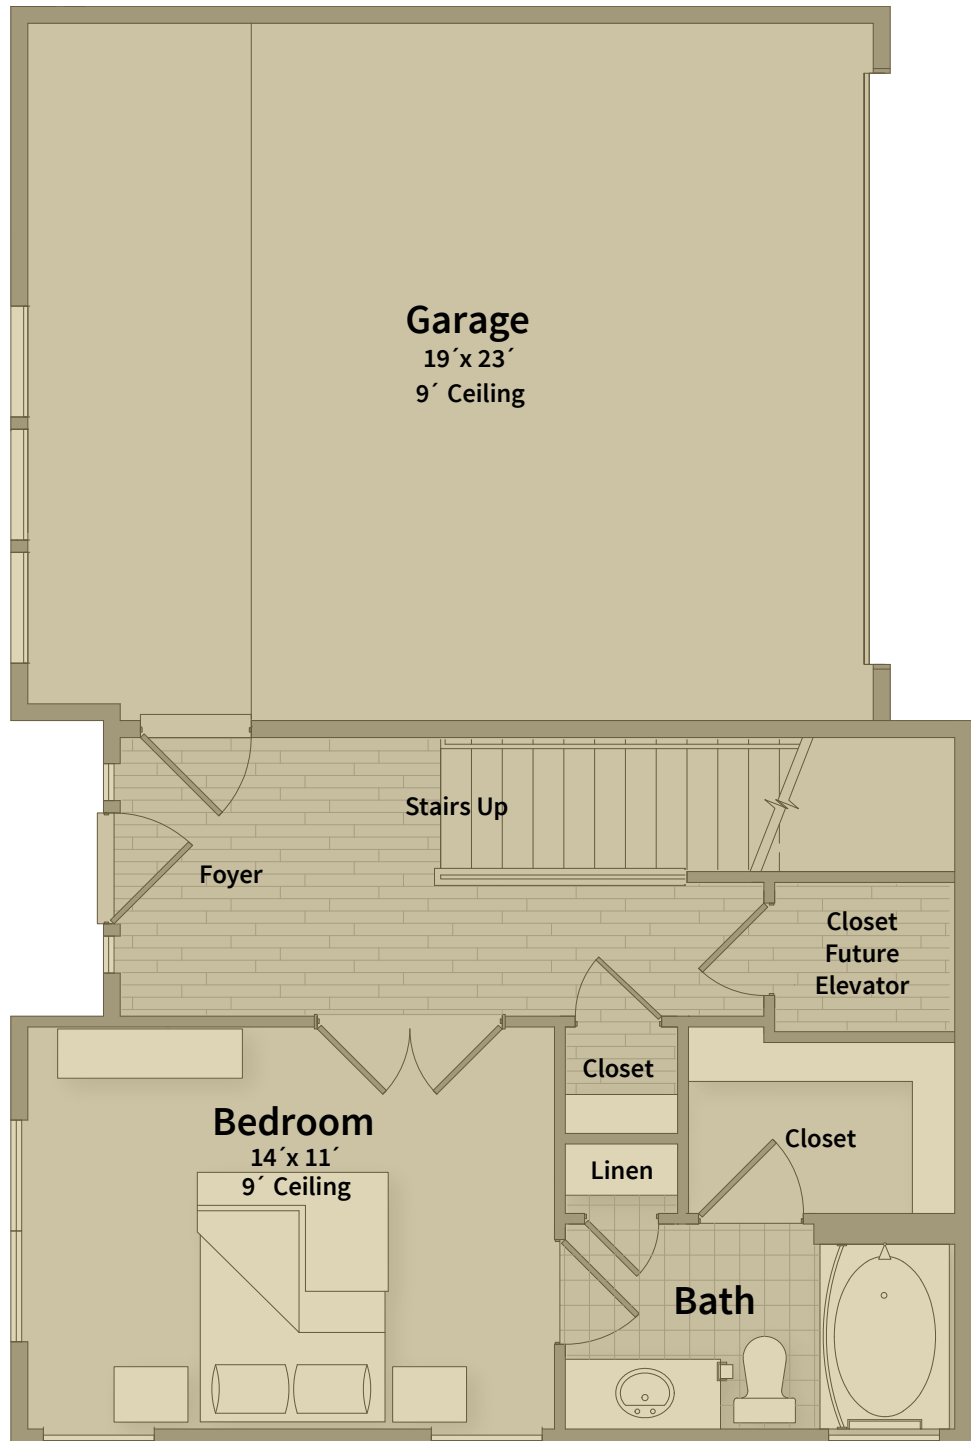

# Unit T2k - Ground Floor

▲ T2c

BEDROOM 3 | BATH 3.5 | SQ FT 2,460

# Unit T2k - 2nd Floor

▲ T2c

BEDROOM 3 | BATH 3.5 | SQ FT 2,460

# Unit T2k - 3rd Floor

▲ T2c

BEDROOM 3 | BATH 3.5 | SQ FT 2,460